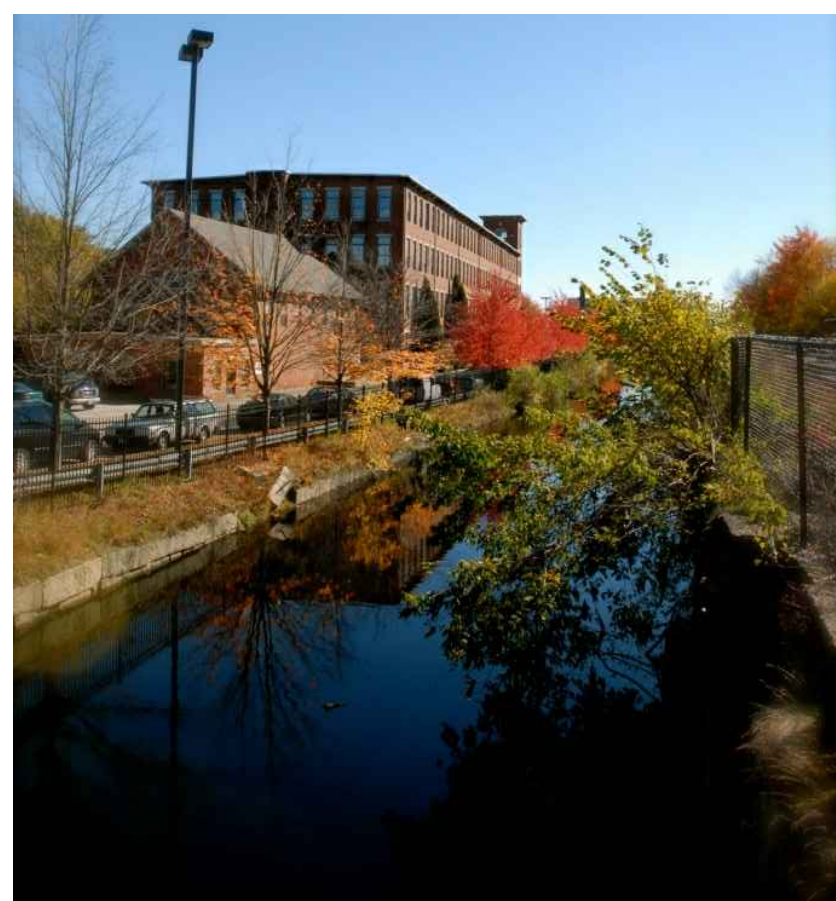

RIVER LEVEL

SPACE COLOR LEGEND	QTY
COMMON	
STUDIO	10
LOFT STUDIO	4

22 CANAL ST
 SOMERSWORTH, NH. 03878
 www.CHINBURG.com
 603-749-3355

LAYOUT AND CALCULATIONS ARE APPROXIMATE, AND SUBJECT TO CHANGE WITH OUT NOTICE. Vt. 5-25-2016