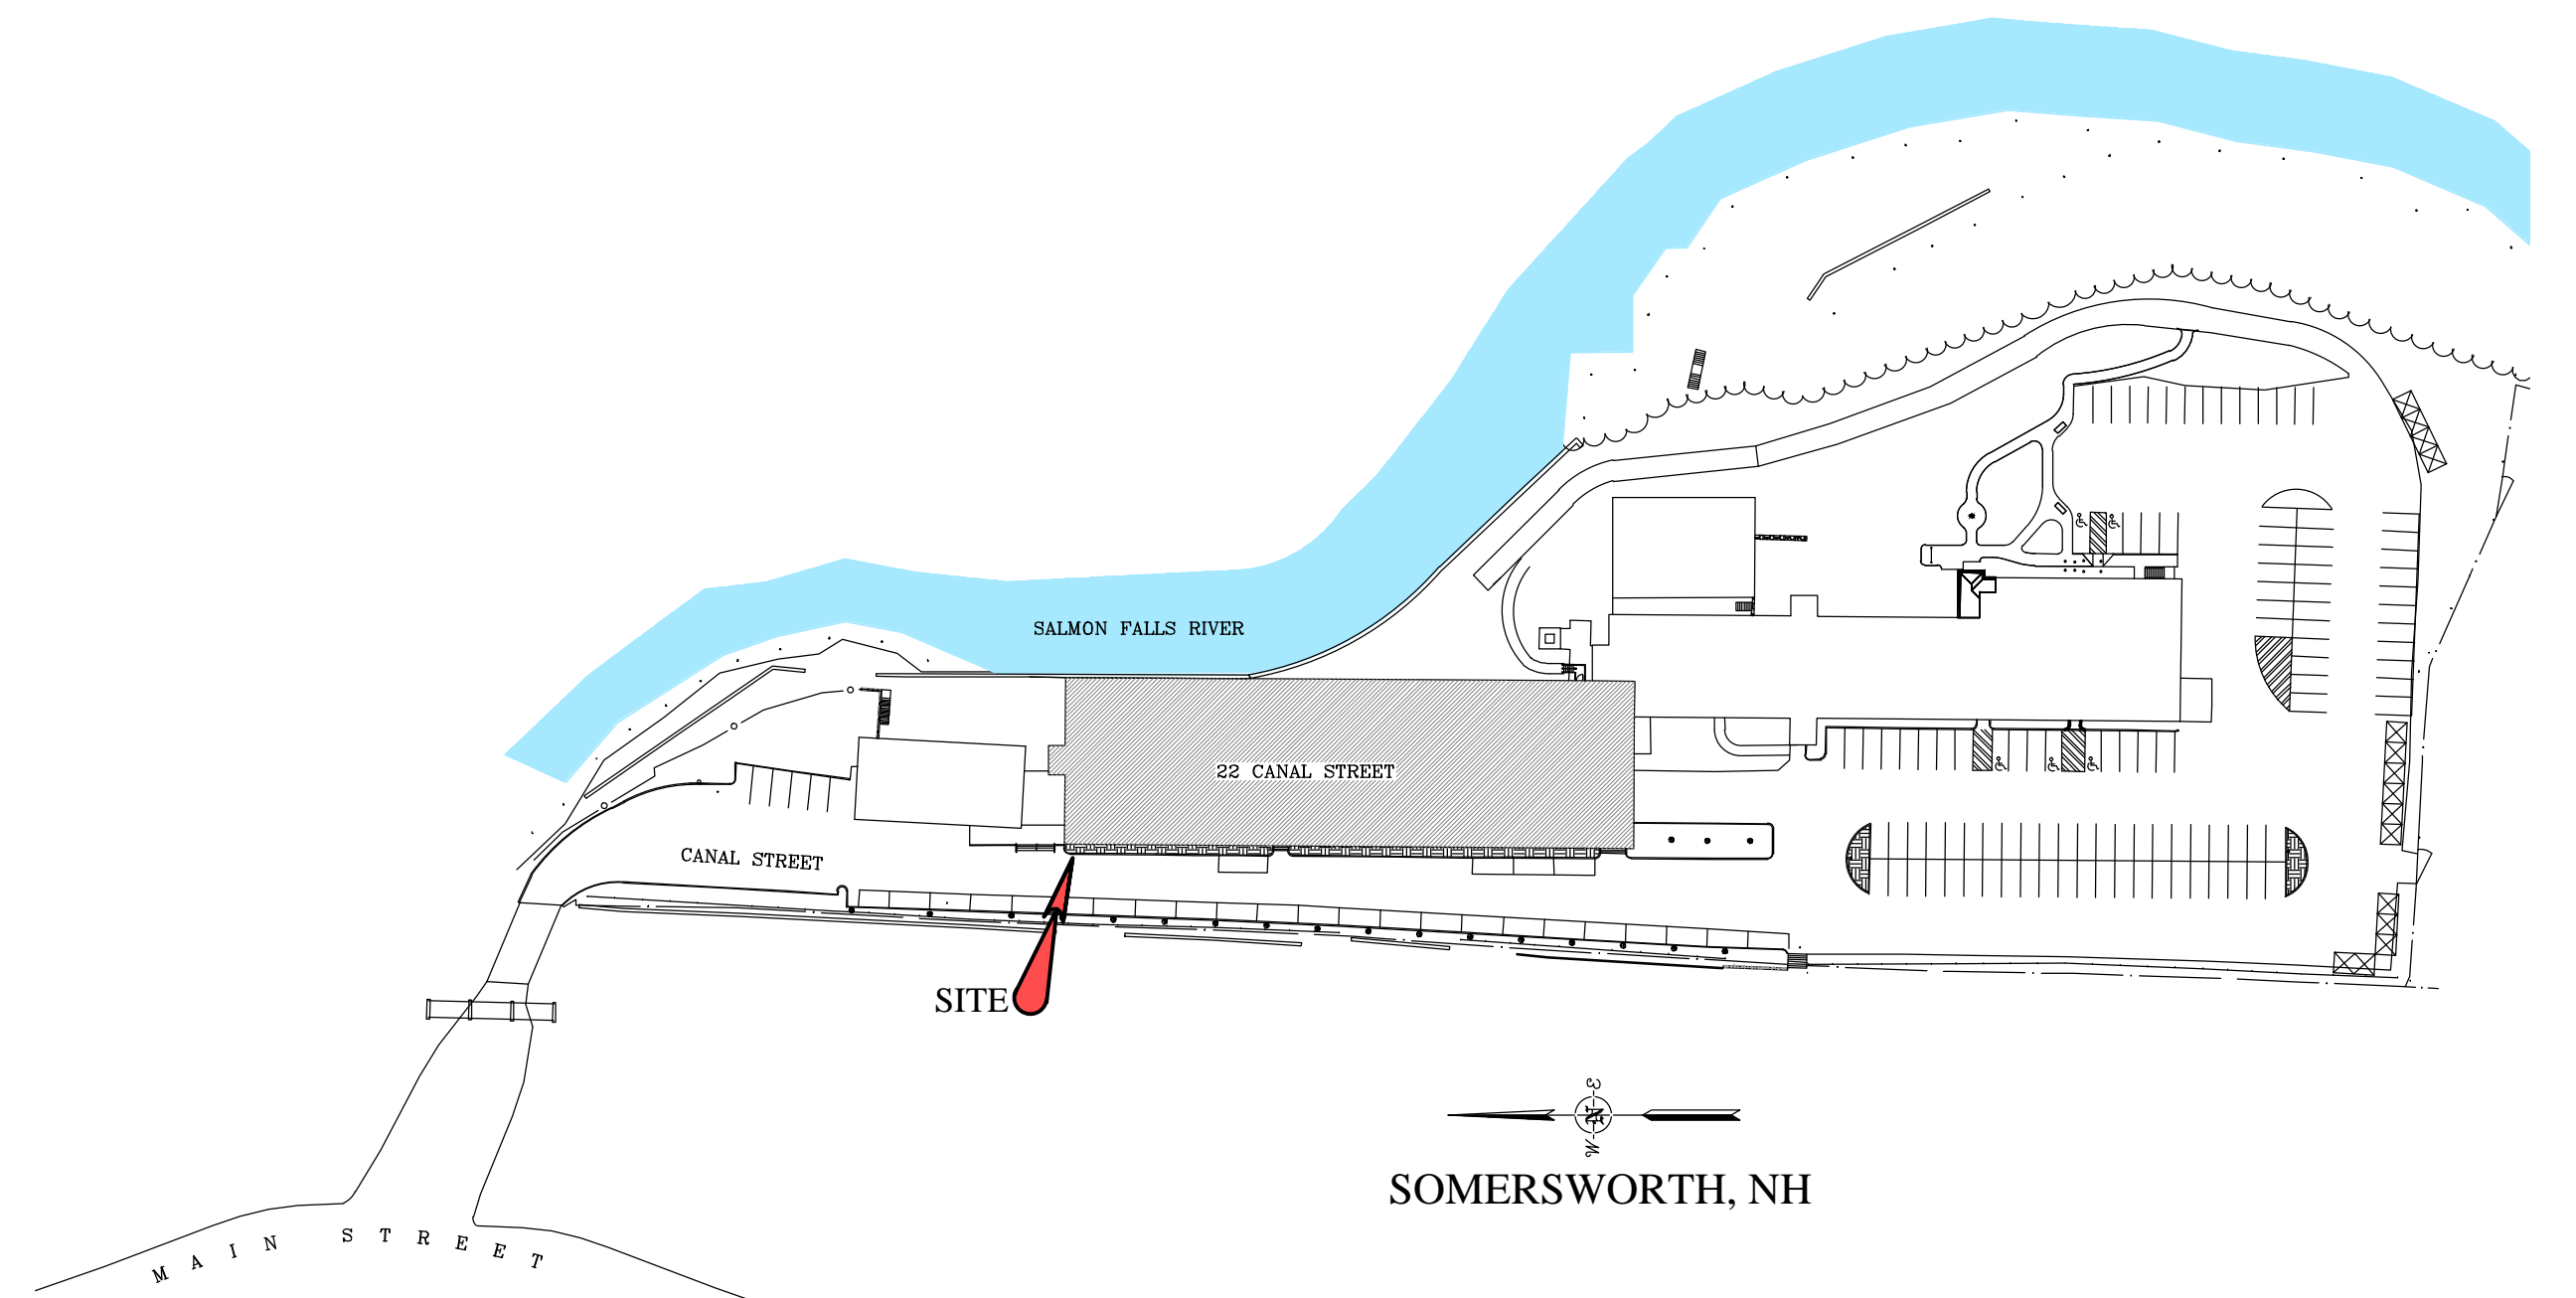

RIVER LEVEL

SPACE COLOR LEGEND	QTY
COMMON	
STUDIO	10
LOFT STUDIO	4

22 CANAL ST
 SOMERSWORTH, NH. 03878
 www.CHINBURG.com
 603-749-3355

LAYOUT AND CALCULATIONS ARE APPROXIMATE, AND SUBJECT TO CHANGE WITH OUT NOTICE. Vt. 5-25-2016