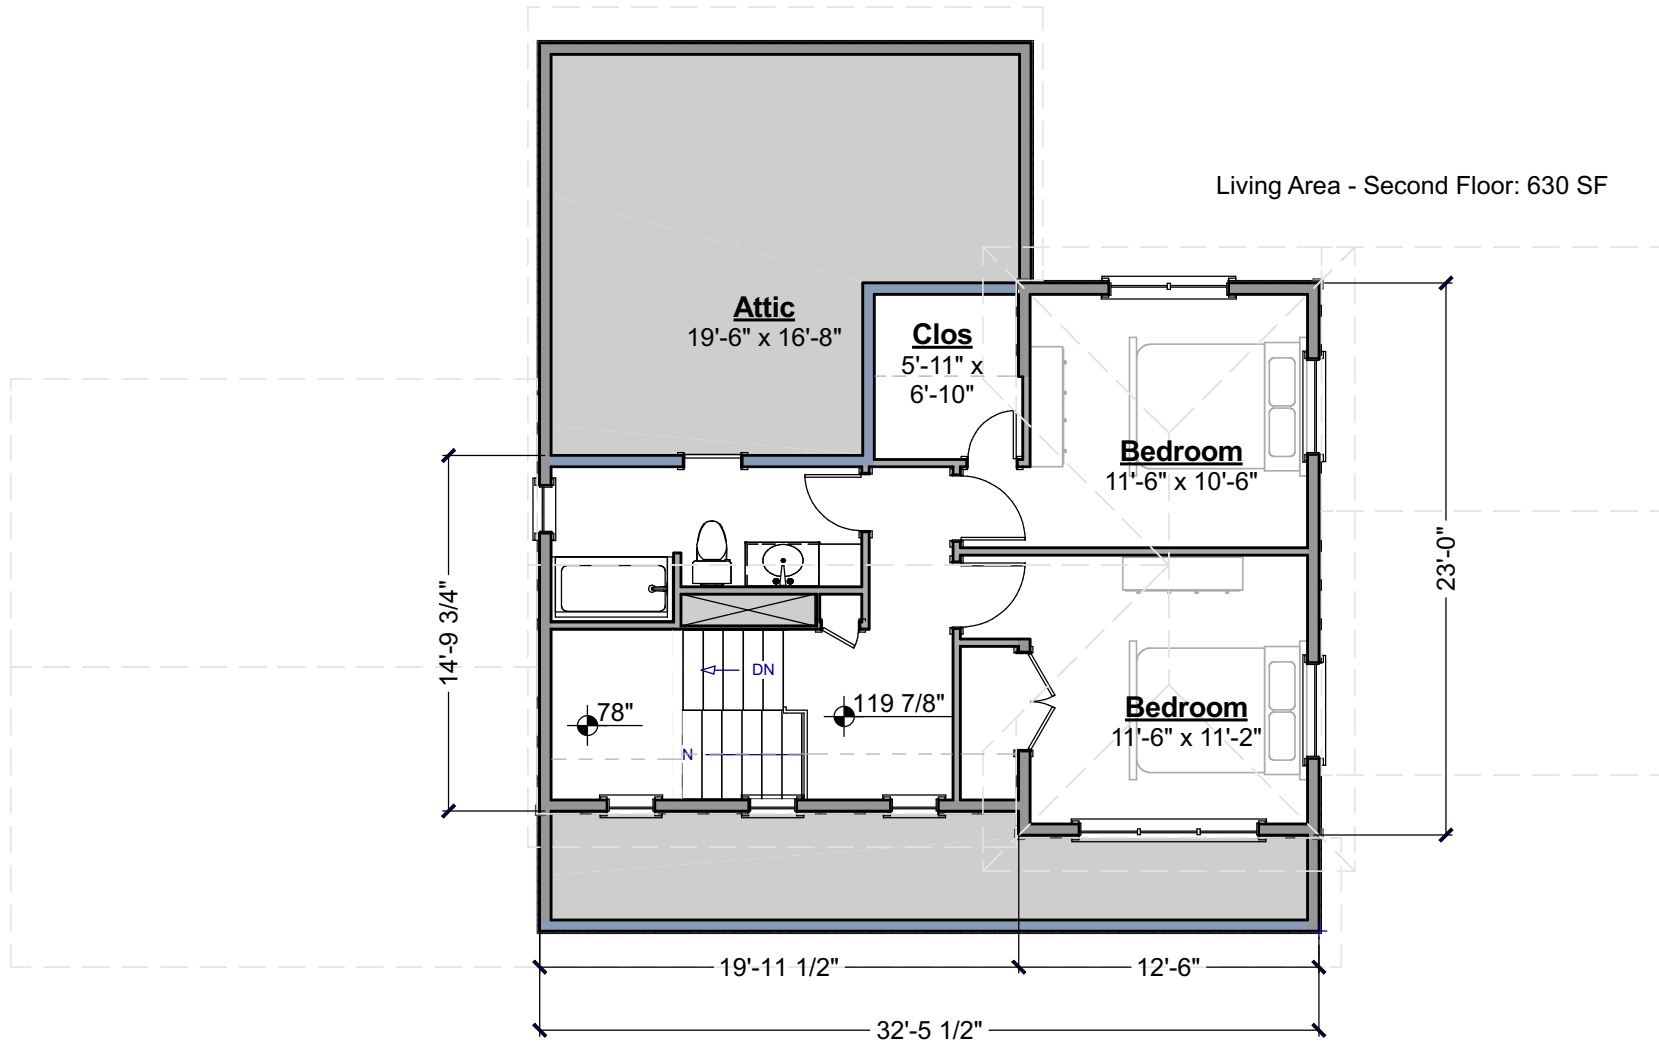

1. Gas fireplace and it's surround or mantel
2. Kitchen - island, cabinet style & trim, countertop material, etc.
3. Door styles and trim
4. Window grilles and trim, window treatments
5. Stair balusters or low walls at stairs
6. Lighting
7. Material selections (flooring, siding, roofing, paint colors, etc.)
8. Other furnishings
9. Landscaping, paving and walkways
10. Gutters, shutters and other exterior trim components
11. Deck size, railing style, stair location, etc.
12. Amount of exposed basement and/or wood framed walls at basement.

603-431-9559

Living Area - Second Floor: 630 SF

3/3/2014

Twain

646.124

© 2014 Wendy Welton, all rights reserved . You may not build this design without purchasing a license, even if you make changes. This design may have geographic restrictions.